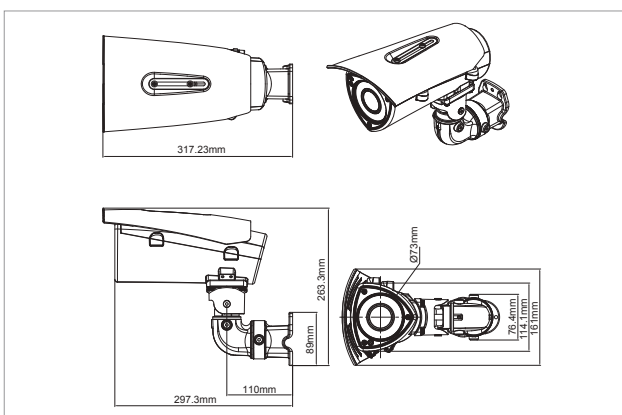

Specifications

Camera General Information

Image Sensor	1/1.8" 6MP True WDR progressive scan CMOS sensor
Minimum Illumination	B/W 0 lux / Color 0.1 lux
Lens	3.6mm~10mm Motorized Lens, F1.8
Field of View	Horizontal:40°~96° Vertical:30°~75° Diagonal:52°~119°
Iris Type	P-Iris
Day and Night	YES (True D/N)
IR Distance	Effective up to 30M
Target Capture Plate	Reflective
Capture Plate Distance	6M~10M
Car Moving Speed	0~50KM/h
IR Wavelength	850nm
ICR	YES
WDR	YES (True WDR), 110dB
Image Enhance	Brightness, Contrast, Saturation, Sharpness, Hue, Rotation, Flip, Day/Night, Anti-flicker, AWB, BLC, Corridor
Defog	Support
Digital Image Stabilization (DIS)	Support
Analytics	Optional

Video

Video Compression	H.264+/M-JPEG
Video Streaming	Triple streaming
Video Quality	VBR/CVBR
Frame Rate	2048x1536 @30 fps 1920x1080 @30 fps 1280x720 @30 fps 640x480 @30 fps 640x360 @30 fps 320x240 @30 fps

Audio

Audio Streaming	Two-way
Audio Compression	G.711 8KHz/16 bits
Audio Input	Line-in
Audio Output	Line-out

Dimension Drawing

Network

Interface	10/100/1000 Mbps ETHERNET, RJ-45
Supported Protocols	HTTP,HTTPS, TCP/IP, UDP, RTP, RTSP,RTCP, FTP client ,FTP server, SMTP,NFS, DHCP, DNS, DDNS, NTP, uPnP, ONVIF, IPv4/v6, SNMP,SSL, LDAP,802.1x,BT28181,SSH
Browser	Internet Explorer, Chrome, Firefox, Safari
Security	Multi-level passwords/HTTP encryption

I/O Connector

Audio in/ out port	3.5mm phone jack x 1
D I/O	DI x 1, DO x 1
RS485	N/A
Micro SD Card Slot	YES, SD Card Slot x 1
RJ45	YES

Event Management

Event Trigger	Alarm, Motion detection, Sabotage
Notifications	Trigger alarm output, e-mail/FTP and record Snapshot/video to Network storage or SD card
Post Recording	YES
Pre Recording	YES

Power

DC/AC	DC 12V/AC 24V terminal block
PoE	YES/IEEE 802.3at (PoE+)

General

Power Consumption	18W max.
Weight	3kg
Dimension	317.23mm (D) x 161mm (W) x 263.3mm (H)
Operating Temp.	-40°C~60°C / -40°F~140°F
Humidity	90%RH (no condensation)
Certification	CE/FCC
Vandal Resistant	IK10
Weather Proof	IP66/IP67
Application	SDK available for application development

Packaging Information

NWT	3 kg
GWT	3.1 kg
Dimension	311mm (D) x 286mm (W) x 178mm (H)

Ordering Information

- NCr-661-VHA (P/N:10HR0066100X0)